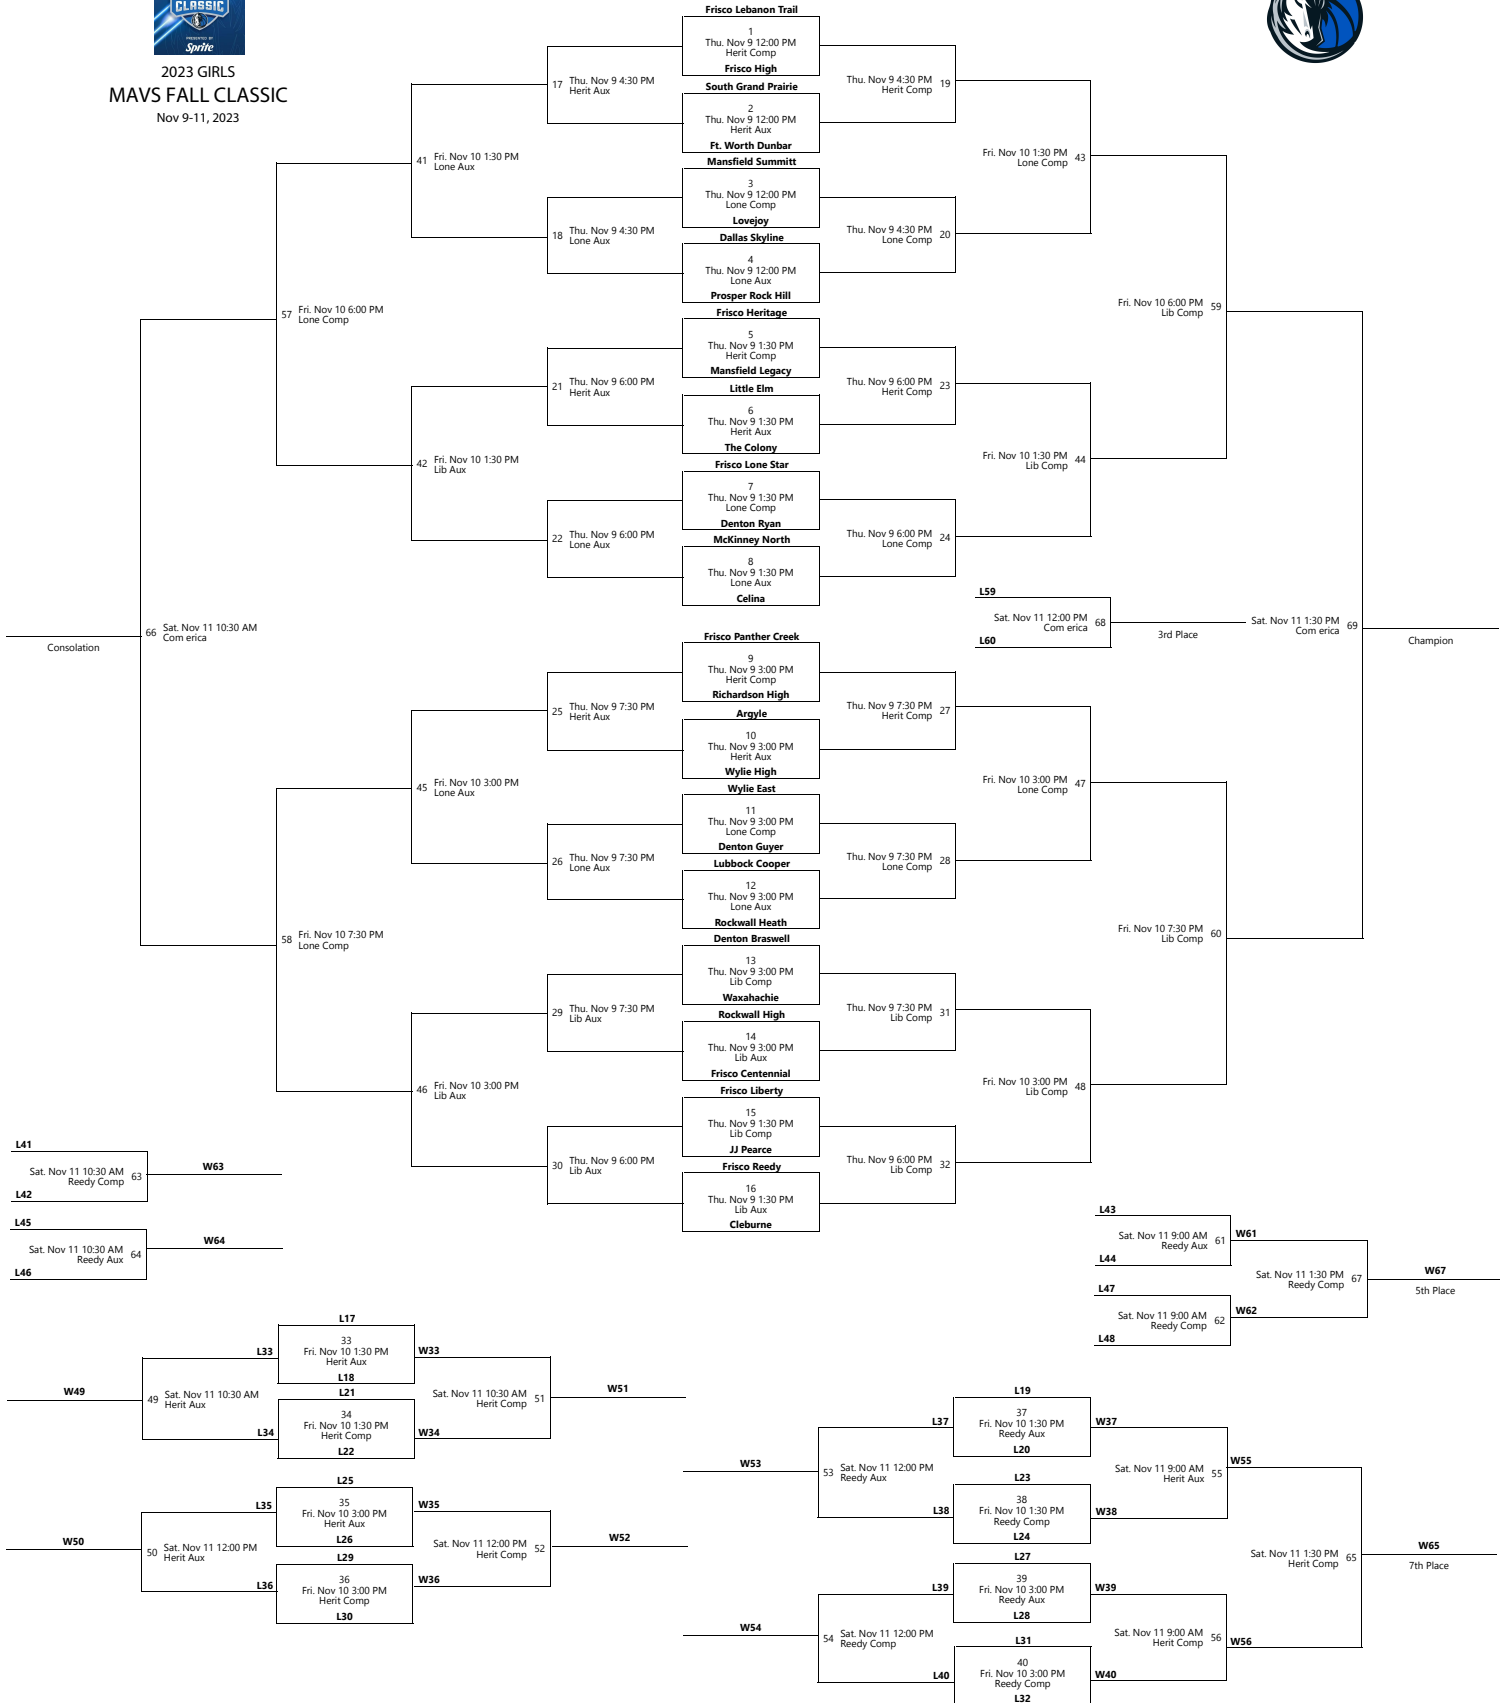

2023 GIRLS
MAVS FALL CLASSIC
Nov 9-11, 2023

Locations

Home (Top), Away (Bottom)

Download our Tournament App for scores, bracket updates & more!

APPLE

GOOGLE PLAY