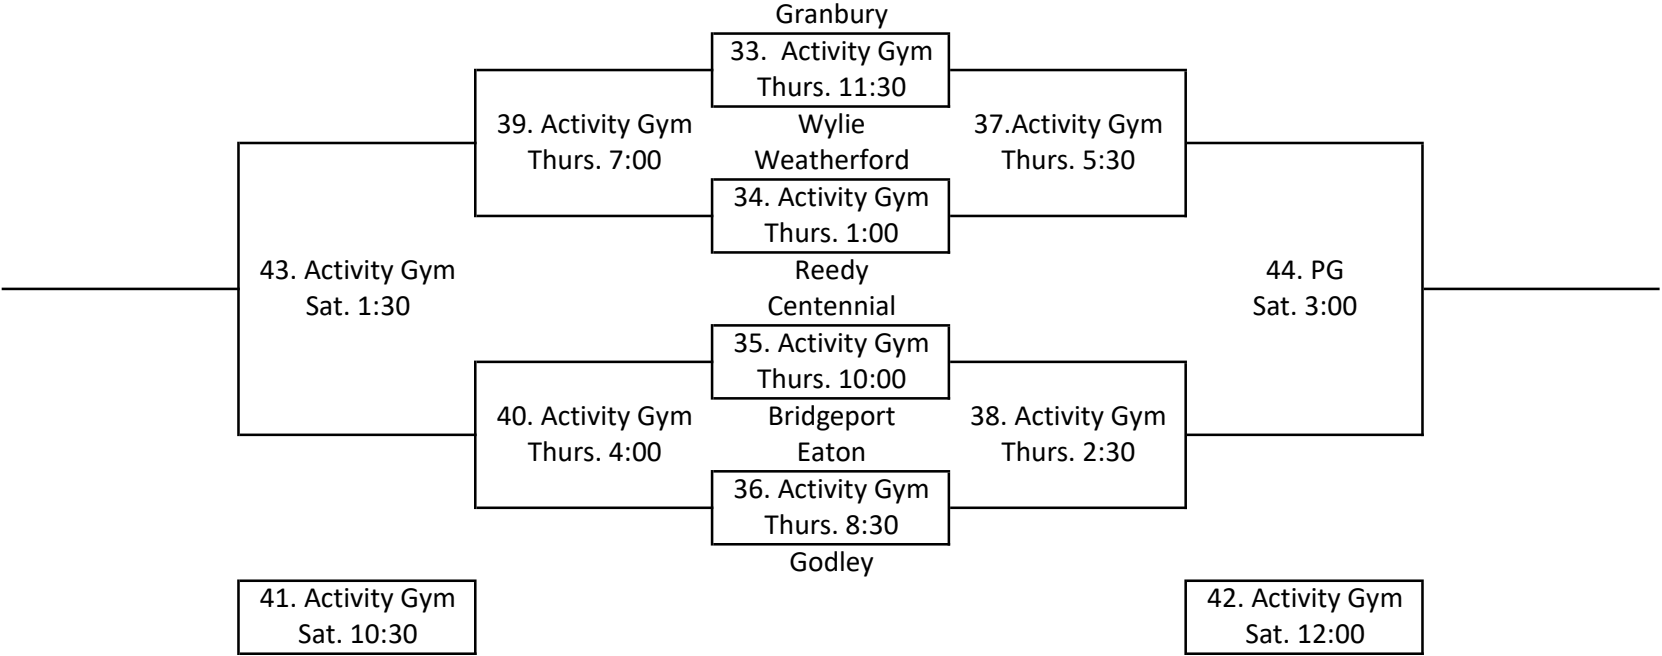

Junior Varsity Girls Bracket

Team listed first will be HOME and wear white

- JWSC - James Wann Sports Center
- PG - Pirate Gym
- GMS - Granbury Middle School Gyms 1 & 2